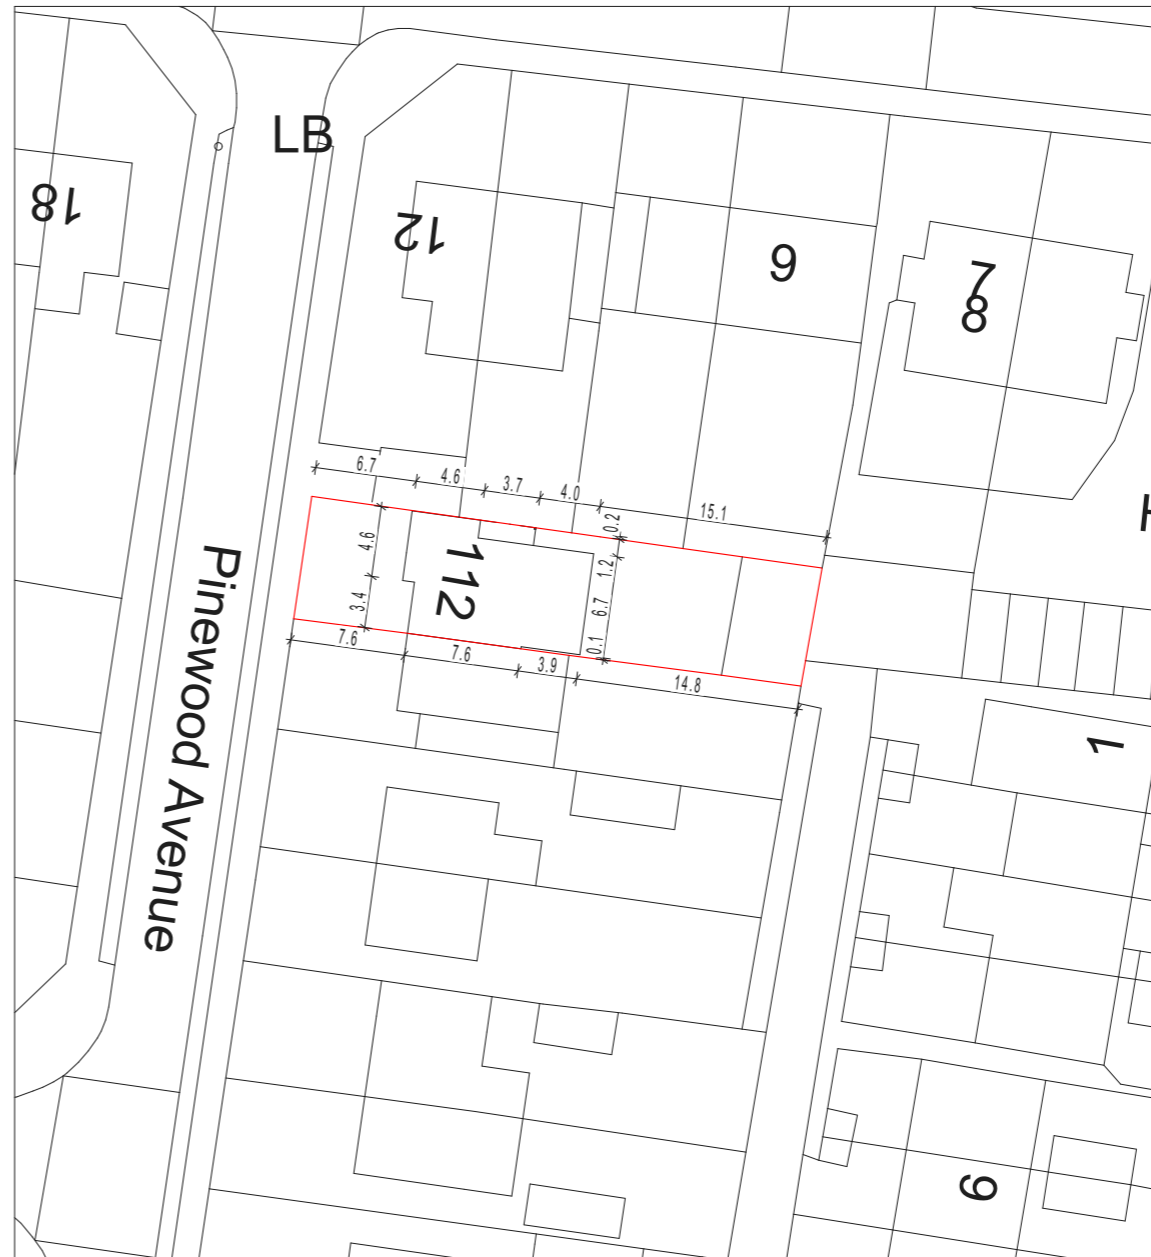

Existing Site Plans

Proposed Site Plans

ARCHITECTURE

255 London Road, Hadleigh, Essex, SS7 2BN
 Info@A9Architecture.co.uk
 Tel: 01702558888 www.A9architecture.co.uk

Project:
**112 Pinewood Avenue,
 Southend on Sea,
 Essex,
 SS9 5PB**

Drawing Title:
 Site Plans

Client:
 Daniel Carey

Drawn:	Checked:	Date:	Scale:	Paper Size
LD	DP	23/10/2023	1:500	A3

Job no.	Dwg. no.	Revision:	Legend
1835	02	A	<input checked="" type="checkbox"/> Preliminary <input type="checkbox"/> Design <input type="checkbox"/> Tender <input type="checkbox"/> Contract <input type="checkbox"/> Working

Site Plans

M 1:500